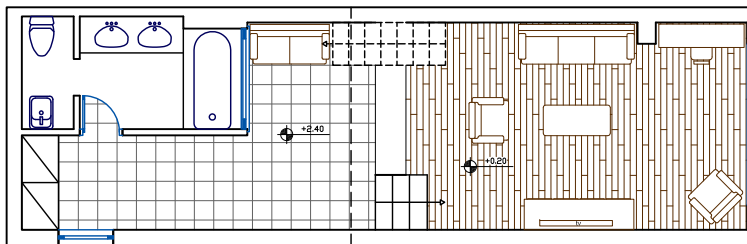

MEZZANINE

Odysseas 2

Suite Size: 72m² Indoor

Outdoor Space: 81m²

Pool Size: 45m²

GROUND LEVEL