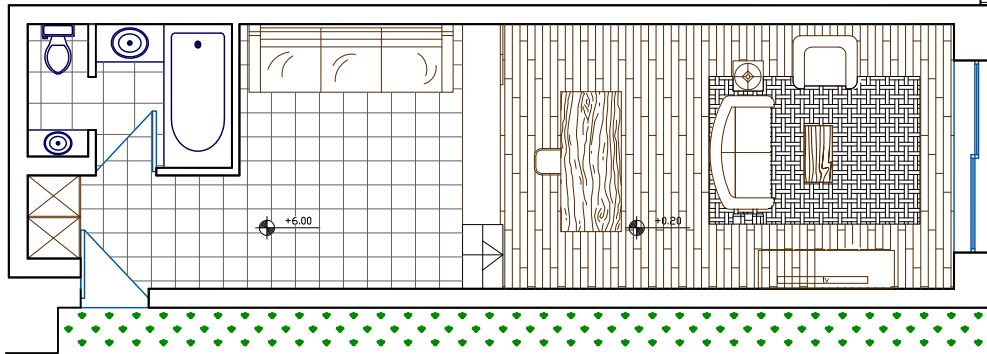

MEZZANINE

GROUND LEVEL

# Odysseas 1

Suite Size: 77m<sup>2</sup> Indoor  
 Outdoor Space: 130m<sup>2</sup>  
 Pool Size: 32m<sup>2</sup>