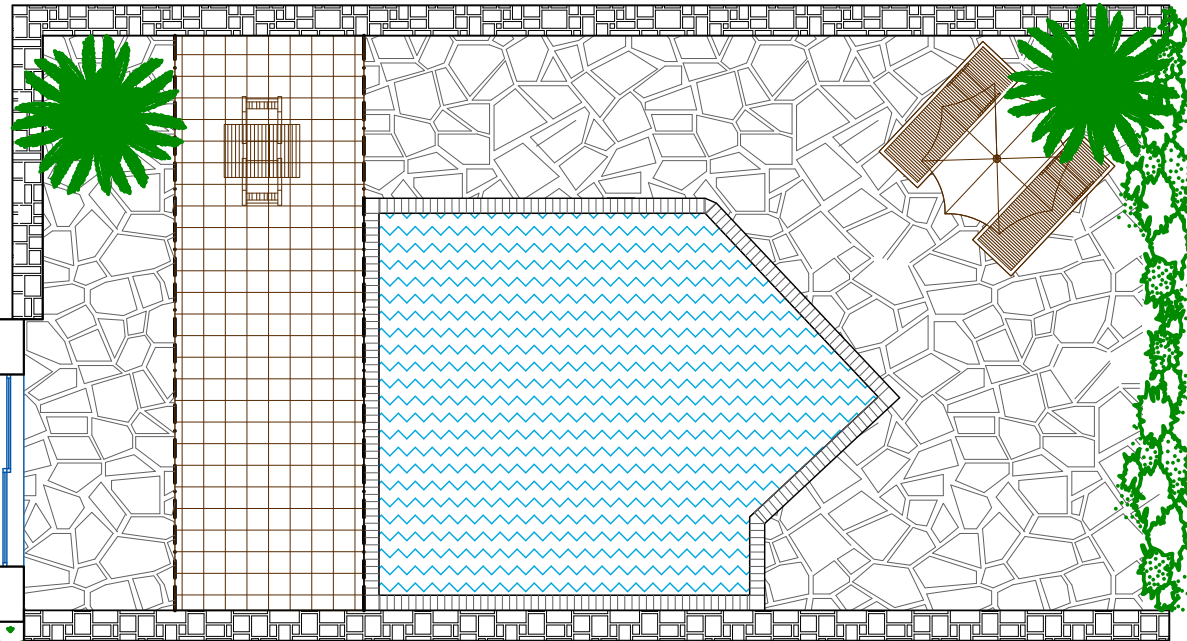

MEZZANINE

GROUND LEVEL

# Odysseas 1

Suite Size: 77m<sup>2</sup> Indoor  
 Outdoor Space: 130m<sup>2</sup>  
 Pool Size: 32m<sup>2</sup>